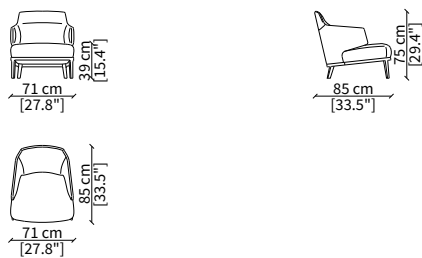

AMANDA POLTRONA E BERGERE

Design Umberto Asnago

POLTRONE / ARMCHAIRS

cod. 17912

Poltrona / Armchair