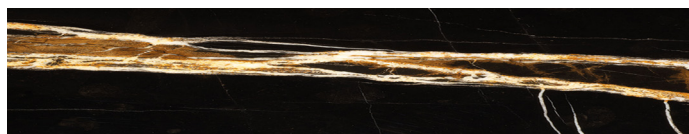

The colours visualized, for obvious technical reasons, are indicative and may differ from the original.

Please refer to price list for use and availability of each finish.

BARRY
Design R&D Frigerio

MARMI / MARBLES

Calacatta Oro

Nero Sahara

Nero Marquina

Dark Emperador

Orobico

Verde Levanto

Dover White

Onice Travertino