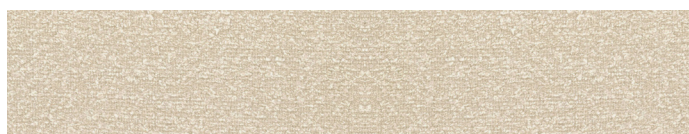

CLOUD LETTO
Design R&D Frigerio

TESSUTO / FABRIC

San Remo

La presente tabella tessile, pelli e materiali è a solo titolo indicativo e non vincolante. L'effettiva disponibilità di ogni materiale deve essere preventivamente verificata con l'ufficio commerciale Frigerio.

L'azienda si riserva il diritto di sospendere la disponibilità di qualsiasi materiale senza alcun obbligo di preavviso sulla presente scheda tecnica.

I colori visualizzati, per ovvie ragioni tecniche, sono indicativi e possono differire dall'originale. Fare riferimento al listino prezzi per uso e disponibilità di ogni singola finitura.

The above textile, leather and material charts are only indicative and not binding. The actual availability of any material shall be checked in advance with the Frigerio commercial office. The company reserves the right to discontinue any material without any obligation of due notice on this technical data sheet.

The colours visualized, for obvious technical reasons, are indicative and may differ from the original.

Please refer to price list for use and availability of each finish.