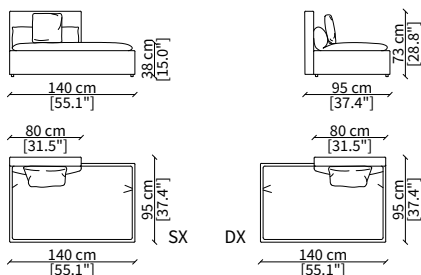

VERSION DOMINIO LOW MEDIUM: depth 95cm, back height 73cm

VERSION DOMINIO LOW LARGE: depth 105cm, back height 73cm

ACCESSORIES:

| **beauty cushions:** in specific sizes in goose down

| **corner element:** realized with the use of a dedicated back corner element including back resting cushion.

Bracciolo 72x7x56 cm / Armrest 72x7x56 cm

cod. 11701-DMS

Bracciolo 85x20x48 cm / Armrest 85x20x48 cm

cod. 11702-DML

Bracciolo 85x38x48 cm / Armrest 85x38x48 cm

SCHIENALE / BACKREST

cod. 11703-LMS

Schienale per angolo 90 cm
Backrest for corner 90 cm

Elemento 100 cm / Element 100 cm

cod. 11706

Elemento 120 cm / Element 120 cm

cod. 11707

Elemento 140 cm / Element 140 cm

ELEMENTO DORMEUSE CENTRALE / CENTRAL DORMEUSE ELEMENT

cod. 11708

Elemento 140/80 cm / Element 140/80 cm

Dimensioni espresse in cm se non diversamente indicato.
L'Azienda si riserva il diritto di apportare modifiche ai modelli senza preavviso.
Tolleranza sulle misure indicate di +/- 2%.

Dimensions in centimeter if not differently indicated.
The Company reserves the right to change the models without any advance notice.
Tolerance on the given sizes +/- 2%.