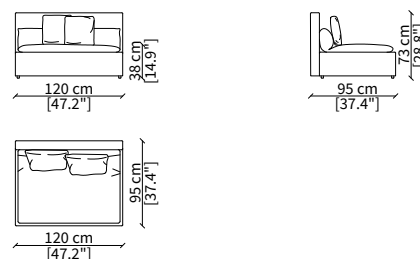

cod. 11706

Elemento 120 cm / Element 120 cm