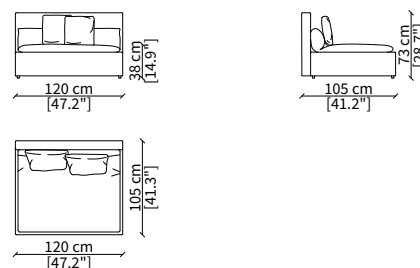

cod. 11806

Elemento 120 cm / Element 120 cm