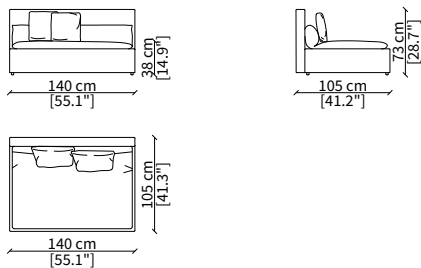

cod. 11807

Elemento 140 cm / Element 140 cm

ELEMENTO DORMEUSE CENTRALE / CENTRAL DORMEUSE ELEMENT

cod. 11808

Elemento 140/80 cm / Element 140/80 cm