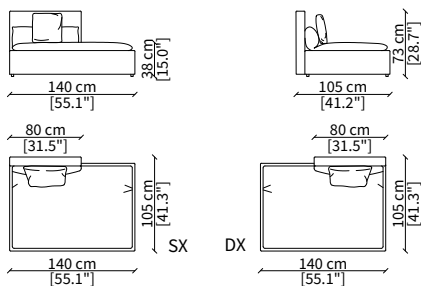

VERSION DOMINIO LOW MEDIUM: depth 95cm, back height 73cm

VERSION DOMINIO LOW LARGE: depth 105cm, back height 73cm

ACCESSORIES:

| **beauty cushions:** in specific sizes in goose down

| **corner element:** realized with the use of a dedicated back corner element including back resting cushion.

Bracciolo 72x7x56 cm / Armrest 72x7x56 cm

cod. 11701-DMS

Bracciolo 85x20x48 cm / Armrest 85x20x48 cm

cod. 11702-DML

Bracciolo 85x38x48 cm / Armrest 85x38x48 cm

SCHIENALE / BACKREST

cod. 11703-LMS

Schienale per angolo 90 cm
Backrest for corner 90 cm

Dimensioni espresse in cm se non diversamente indicato.
L'Azienda si riserva il diritto di apportare modifiche ai modelli senza preavviso.
Tolleranza sulle misure indicate di +/- 2%.

Dimensions in centimeter if not differently indicated.
The Company reserves the right to change the models without any advance notice.
Tolerance on the given sizes +/- 2%.