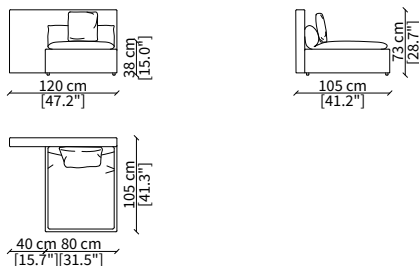

cod. 11818

Terminale 80/120 cm / Terminal 80/120 cm