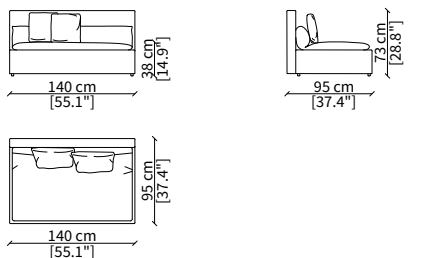

cod. 11707

Elemento 140 cm / Element 140 cm

ELEMENTO DORMEUSE CENTRALE / CENTRAL DORMEUSE ELEMENT

cod. 11708

Elemento 140/80 cm / Element 140/80 cm