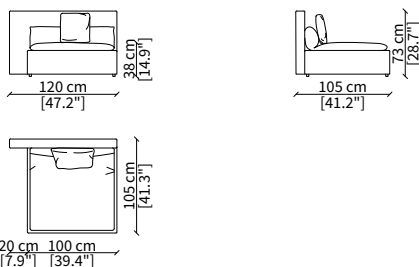

cod. 11812

Terminale 100/120 cm / Terminal 100/120 cm