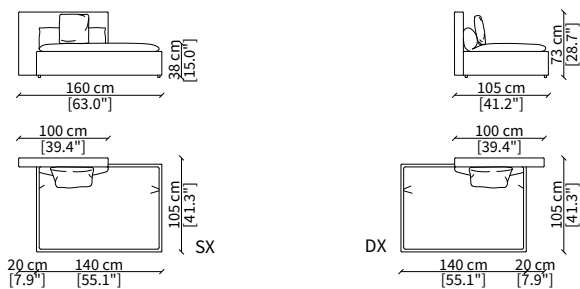

DOMINIO LARGE

Design R&D Frigerio

ELEMENTI DORMEUSE TERMINALI / TERMINAL DORMEUSE ELEMENTS

cod. 11815

Terminale 140/100 cm / Terminal 140/100 cm