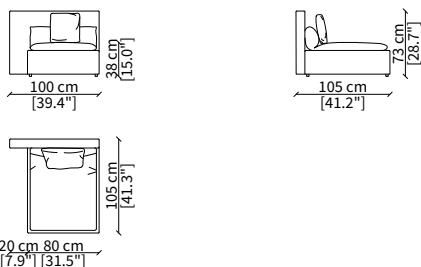

ELEMENTI TERMINALI / TERMINAL ELEMENTS

cod. 11811

Terminale 80/100 cm / Terminal 80/100 cm