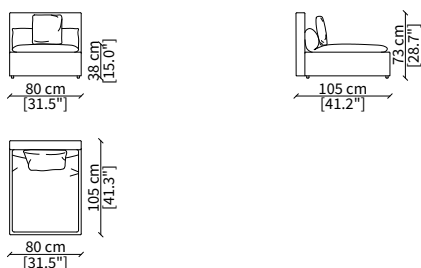

ELEMENTI CENTRALI / CENTRAL ELEMENTS

cod. 11804

Elemento 80 cm / Element 80 cm