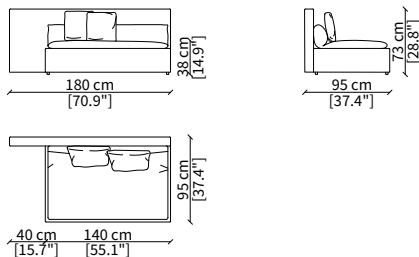

cod. 11721

Terminale 140/180 cm / Terminal 140/180 cm