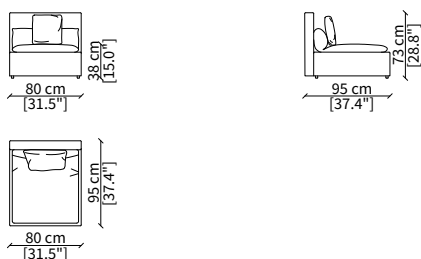

ELEMENTI CENTRALI / CENTRAL ELEMENTS

cod. 11704

Elemento 80 cm / Element 80 cm