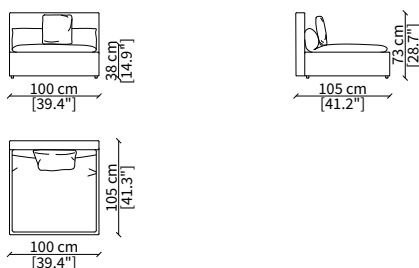

cod. 11805

Elemento 100 cm / Element 100 cm