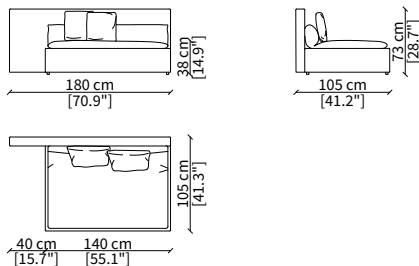

cod. 11821

Terminale 140/180 cm / Terminal 140/180 cm