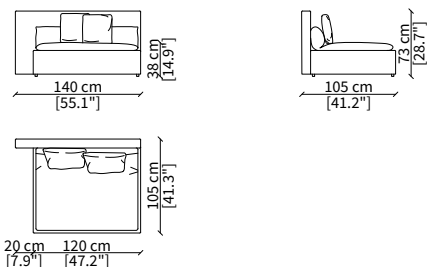

VERSION DOMINIO LOW MEDIUM: depth 95cm, back height 73cm

VERSION DOMINIO LOW LARGE: depth 105cm, back height 73cm

ACCESSORIES:

| **beauty cushions:** in specific sizes in goose down

| **corner element:** realized with the use of a dedicated back corner element including back resting cushion.

Bracciolo 95x20x48 cm / Armrest 95x20x48 cm

cod. 11802-DLL

Bracciolo 95x38x48 cm / Armrest 95x38x48 cm

SCHIENALE / BACKREST

cod. 11803-LLS

Schienale per angolo 100 cm
Backrest for corner 100 cm

ELEMENTI TERMINALI / TERMINAL ELEMENTS

cod. 11811

Terminale 80/100 cm / Terminal 80/100 cm

cod. 11812

Terminale 100/120 cm / Terminal 100/120 cm

cod. 11813

Terminale 120/140 cm / Terminal 120/140 cm

cod. 11814

Terminale 140/160 cm / Terminal 140/160 cm