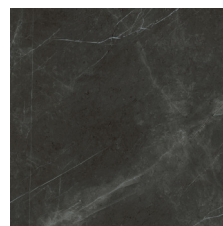

Pietra Grey Lucido
Glossy Pietra Grey