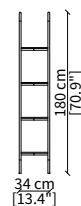

cod. 16600G

Libreria 180x34 cm / Bookcase 180x34 cm