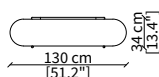

CONSOLES

cod. 16623G

Console 130x34 cm