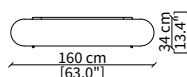

cod. 16624G

Console 160x34 cm