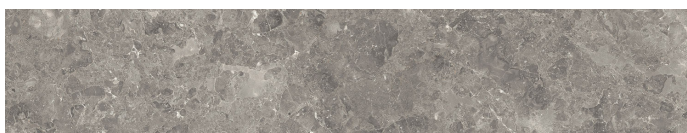

Mineral Grey Opaco
Matt Mineral Grey