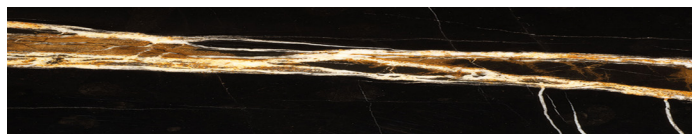

Color Brunito
Burnished Colour

Ottone Satinato
Satinized Brass

ESSENZE / WOODS

Noce Canaletto
Walnut Canaletto

Frassino Sabbia
Ashwood Sand

Frassino Wengè
Ashwood Wengè

Frassino Greige
Ashwood Greige

Frassino Liquirizia
Ashwood Liquorice

The colours visualized, for obvious technical reasons, are indicative and may differ from the original.

Please refer to price list for use and availability of each finish.

SMART

Design Euro Sironi

MARMO/ MARBLE

Calacatta Oro

Nero Sahara

Nero Marquina

Dark Emperador

Orobico

Verde Levanto

Dover White

Onice Travertino