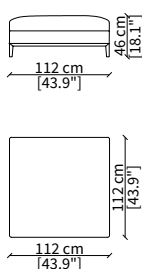

cod. 12736

Elemento 112x112 cm / Element 112x112 cm