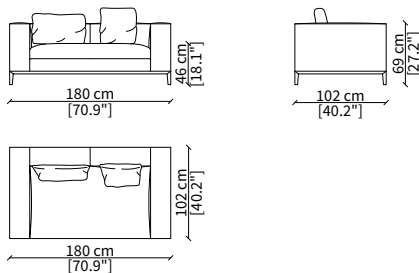

TAYLOR MEDIUM

Design R&D Frigerio

DIVANI / SOFA

cod. 12900

Divano 180 cm / Sofa 180 cm