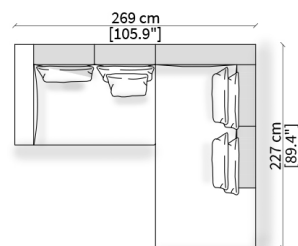

cod. 12805 + 12823

terminale 157 cm cod. 12805
dormeuse angolo 227 cm cod. 12823