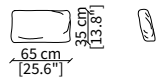

cod. TA

Cuscino 65x35 cm / Cushion 65x35 cm