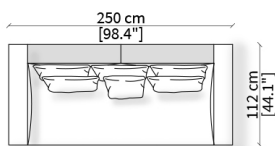

TAYLOR UP

Design R&D Frigerio

COMPOSIZIONI/COMPOSITIONS

cod. 12800

divano 180 cm cod. 12800

cod. 12803

divano 250 cm cod. 12803

cod. 12805 + 12823