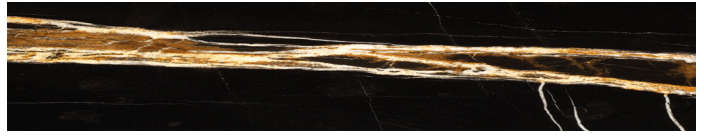

The colours visualized, for obvious technical reasons, are indicative and may differ from the original.

Please refer to price list for use and availability of each finish.

VINTAGE CONSOLE
Design R&D Frigerio

MARMI / MARBLES

Calacatta Oro

Nero Sahara

Nero Marquina

Dark Emperador

Orobico

Verde Levanto

Dover White