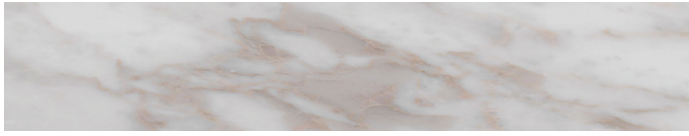

VINTAGE CONSOLE
Design R&D Frigerio

MARMI / MARBLES

Calacatta Oro